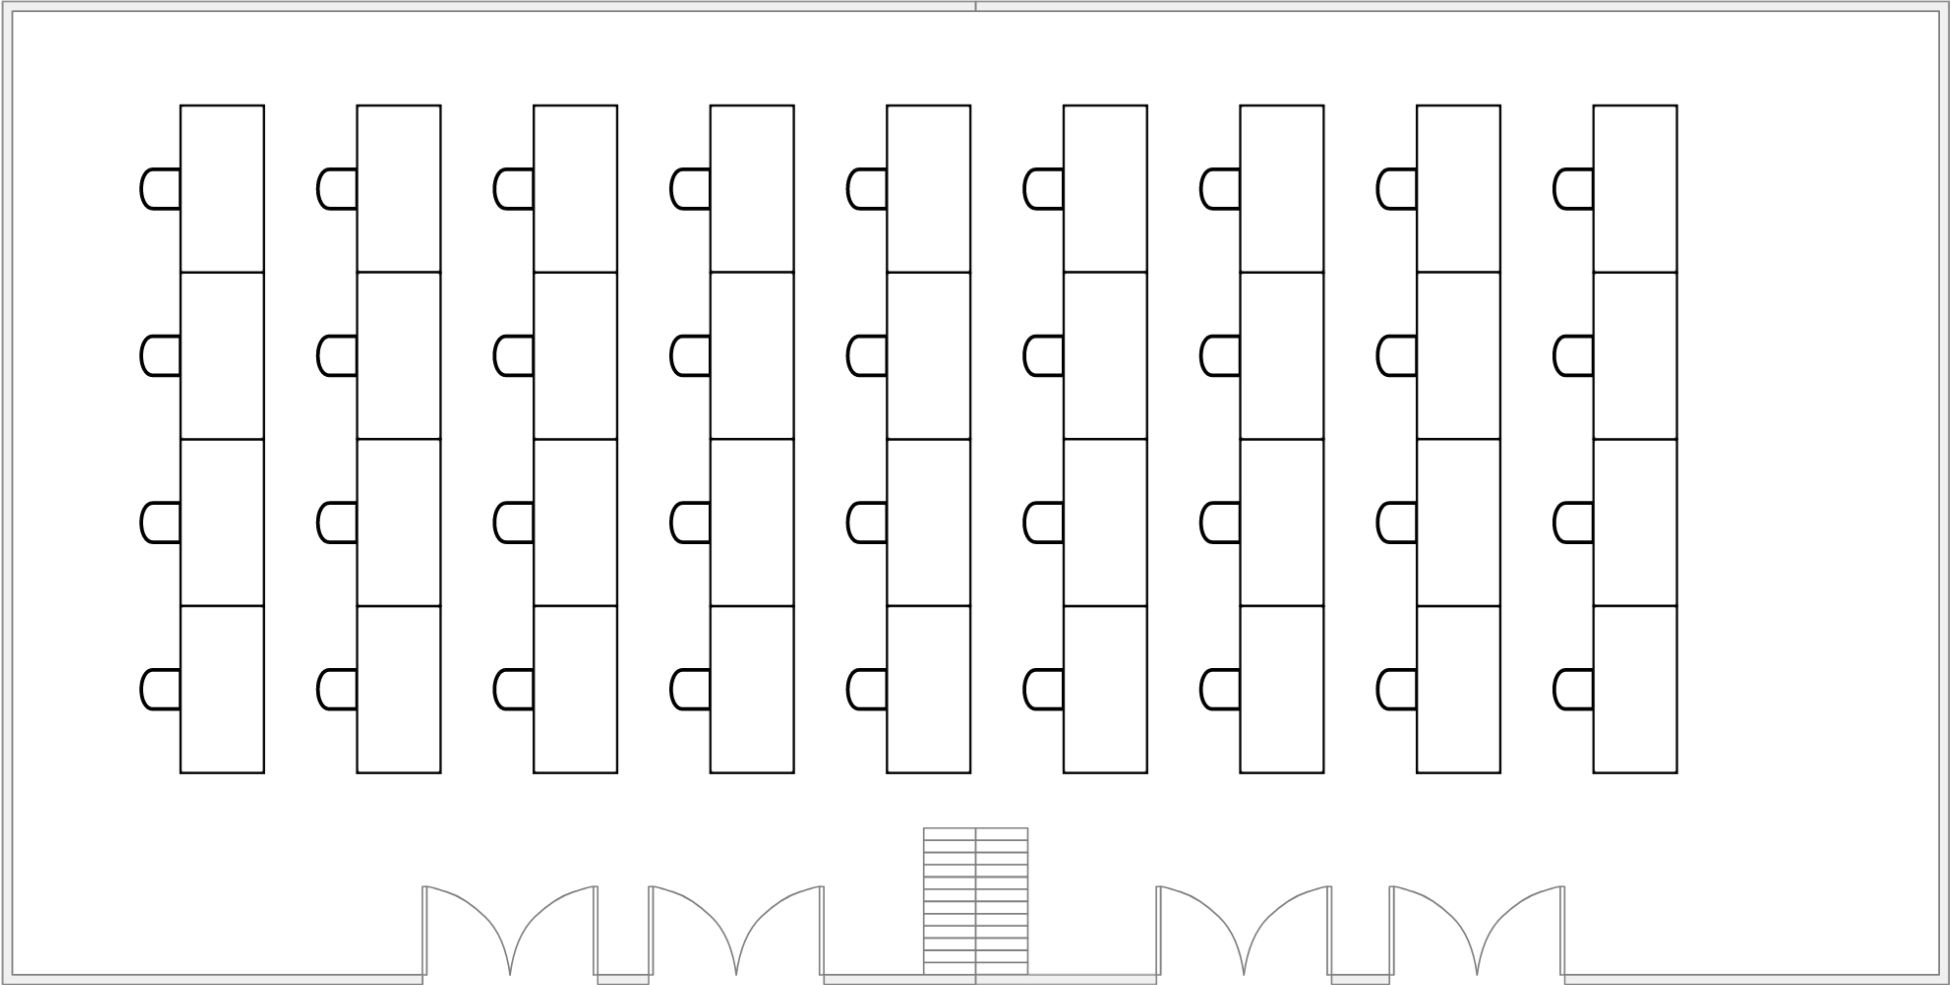

HUDSON BALLROOM
SETUP: CLASSROOM
1 METRE DISTANCE

HUDSON BALLROOM
SETUP: U-SHAPE
1 METRE DISTANCE

HUDSON BALLROOM
SETUP: CABARET
1 METRE DISTANCE

HUDSON BALLROOM
SETUP: THEATRE
1 METRE DISTANCE