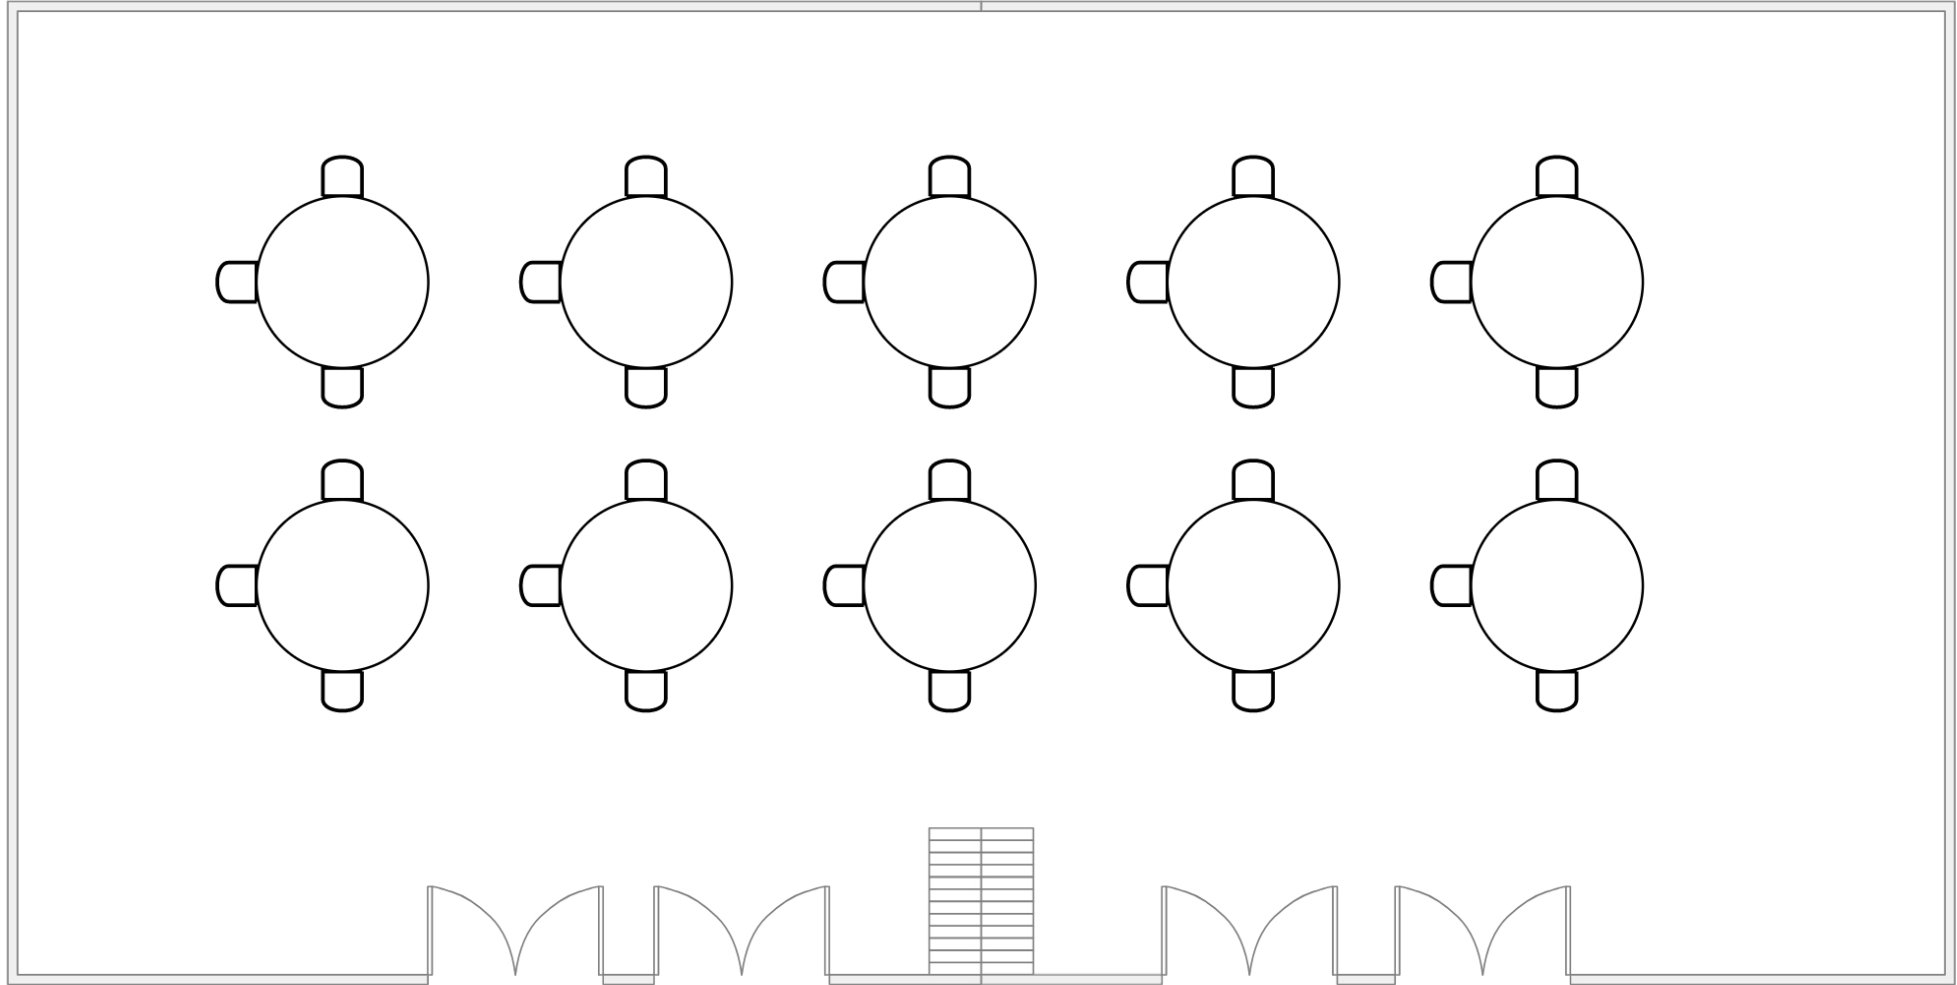

HUDSON BALLROOM
SETUP: CLASSROOM
1 METRE DISTANCE

HUDSON BALLROOM
SETUP: U-SHAPE
1 METRE DISTANCE

HUDSON BALLROOM
SETUP: CABARET
1 METRE DISTANCE

HUDSON BALLROOM
SETUP: THEATRE
1 METRE DISTANCE